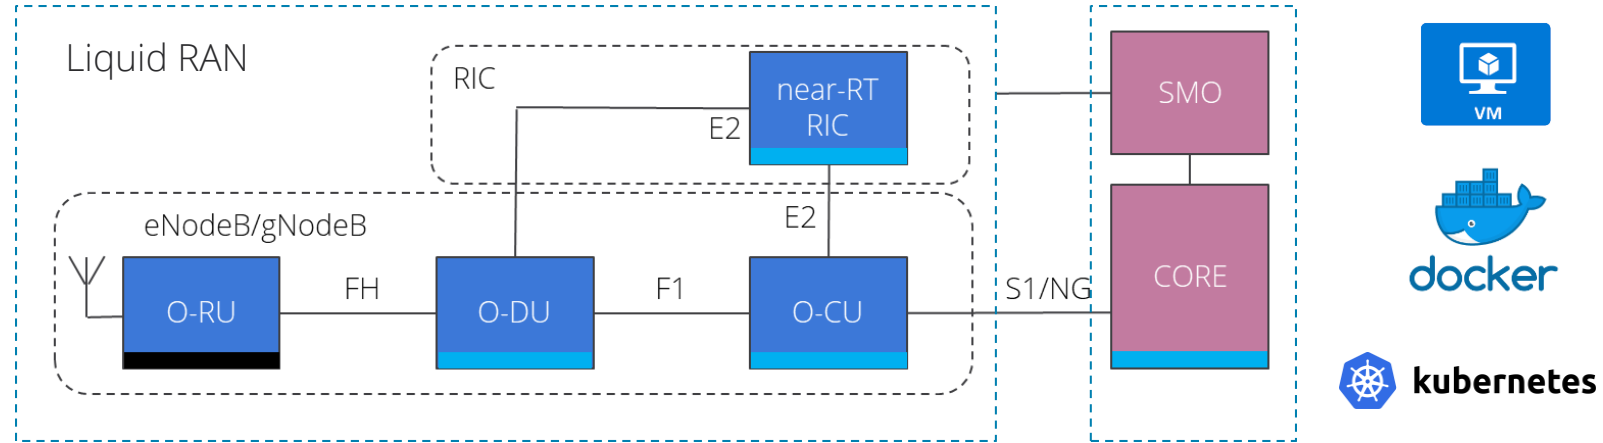

Radio Unit (RU) installation as easy as Wi-Fi

Compliance with all key standards

Private network users

- Outdoor / indoor O-RUs
- (not a small-cell eNB/gNB!)

- Existing COTS computing resources
 - Or shared EDGE/Cloud
- Only if the above is unavailable we install local COTS server

Internet

Liquid RAN – all software network functionality

All software-based network functionality: 4G and 5G

All COTS hardware

We expect 40%+ further cost savings when compared to Open RAN thanks to efficient use of computing and spectrum in **Liquid RAN**

Liquid RAN enables all the three 5G use cases

By using intelligent algorithms, we can address all the three key use cases

Massive MTC (IoT)

Low latency

Ultra-reliability

Example deployments: Industry 4.0

Płock Orlen SA: 5G SA 800 MHz and 3.4 GHz RAN+Core