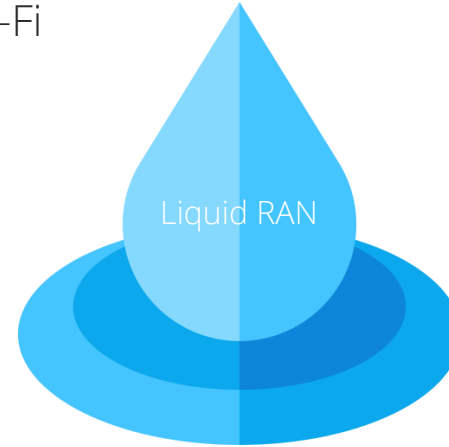

5G Private network based on Liquid RAN and EDGE

Remote installation of Liquid RAN = network software
(DU, CU, RIC)

Radio Unit (RU) installation as easy as Wi-Fi

Compliance with all key standards

Private network users

- Outdoor / indoor O-RUs
- (not a small-cell eNB/gNB!)

- Existing COTS computing resources
  - Or shared EDGE/Cloud
- Only if the above is unavailable we install local COTS server

Internet