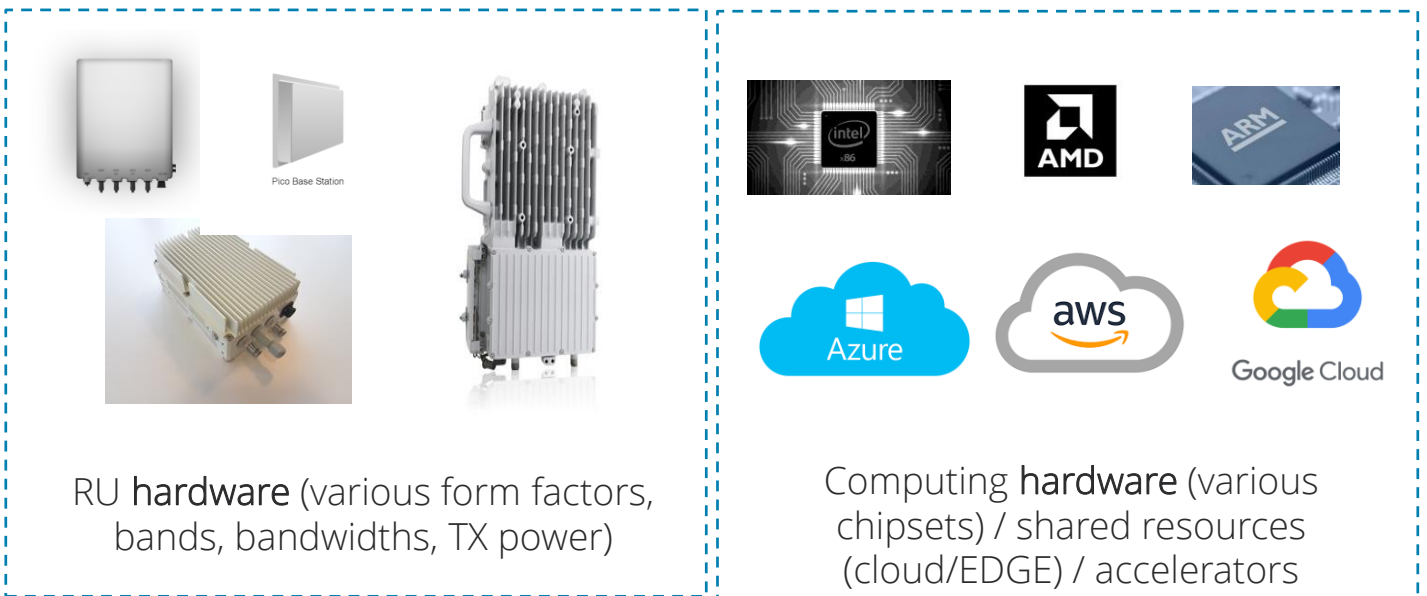

Liquid RAN – all software network functionality

All software-based network functionality: 4G and 5G

All COTS hardware

We expect 40%+ further cost savings when compared to Open RAN thanks to efficient use of computing and spectrum in **Liquid RAN**