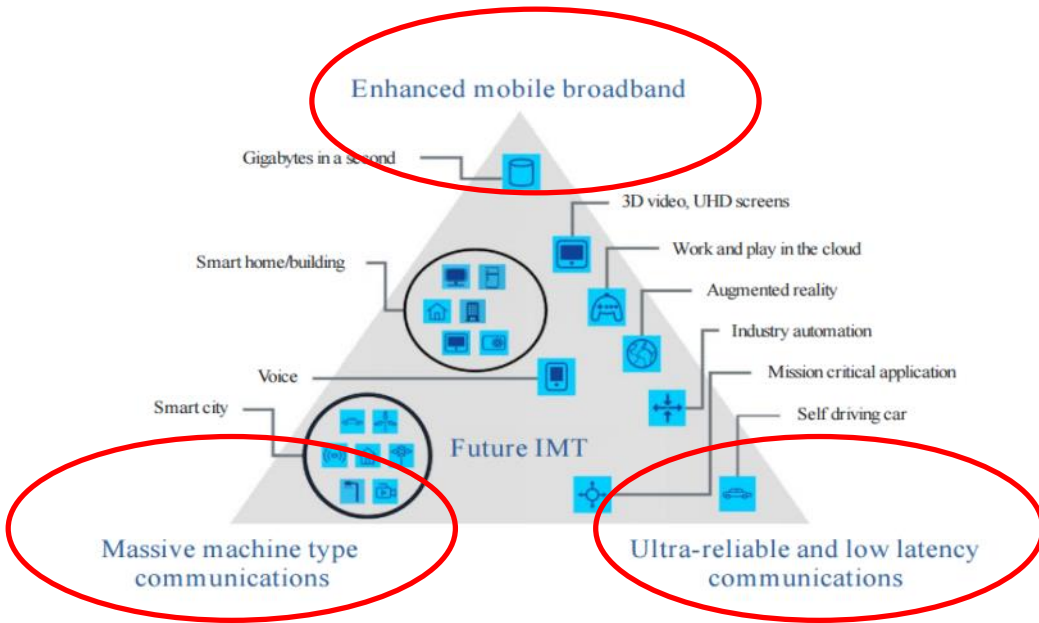

Radio Unit (RU) installation as easy as Wi-Fi

Compliance with all key standards

Private network users

- Outdoor / indoor O-RUs
- (not a small-cell eNB/gNB!)

- Existing COTS computing resources
 - Or shared EDGE/Cloud
- Only if the above is unavailable we install local COTS server

Internet

Liquid RAN – all software network functionality

All software-based network functionality: 4G and 5G

All COTS hardware

We expect 40%+ further cost savings when compared to Open RAN thanks to efficient use of computing and spectrum in **Liquid RAN**

Liquid RAN enables all the three 5G use cases

By using intelligent algorithms, we can address all the three key use cases

Massive MTC (IoT)

Low latency

Ultra-reliability

Example deployments: Industry 4.0

Płock Orlen SA: 5G SA 800 MHz and 3.4 GHz RAN+Core