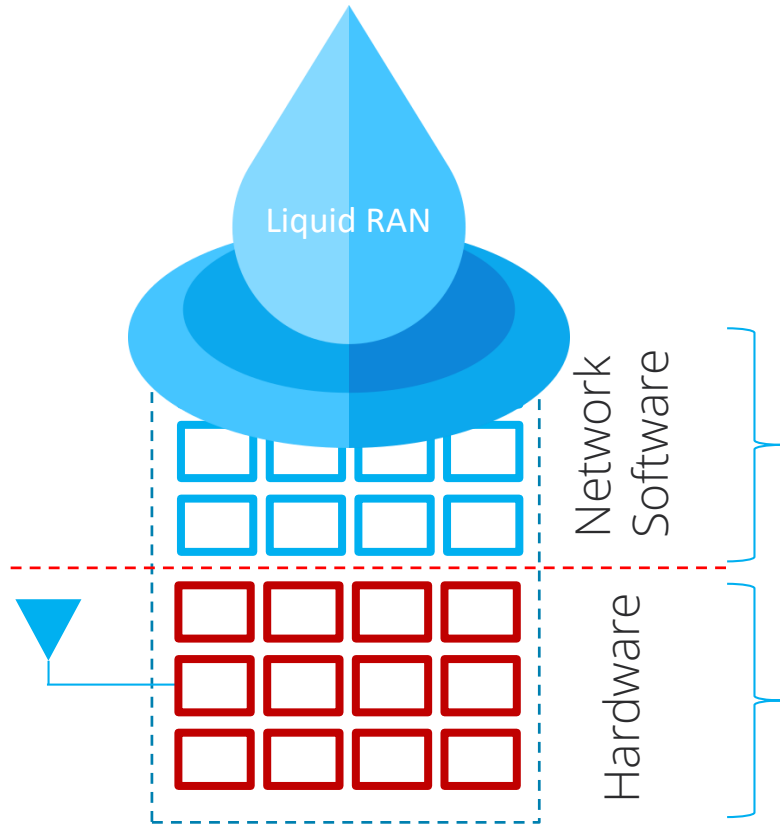

Radio Unit (RU) installation as easy as Wi-Fi

Compliance with all key standards

Private network users

- Outdoor / indoor O-RUs
- (not a small-cell eNB/gNB!)

- Existing COTS computing resources
 - Or shared EDGE/Cloud
- Only if the above is unavailable we install local COTS server

Internet

Liquid RAN – all software network functionality

All software-based network functionality: 4G and 5G

All COTS hardware

We expect 40%+ further cost savings when compared to Open RAN thanks to efficient use of computing and spectrum in **Liquid RAN**

Liquid RAN enables all the three 5G use cases

By using intelligent algorithms, we can address all the three key use cases

Massive MTC (IoT)

Low latency

Ultra-reliability

Example deployments: Industry 4.0

Płock Orlen SA: 5G SA 800 MHz and 3.4 GHz RAN+Core