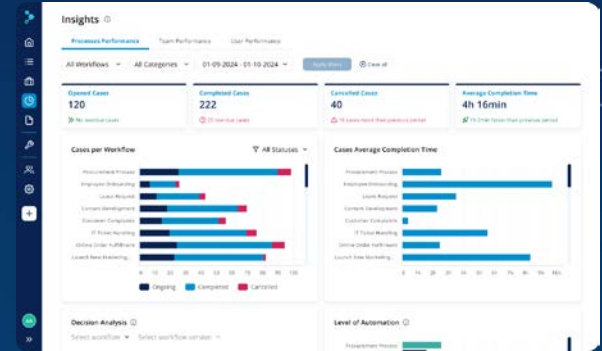

Η Ψηφιακή μας Λύση: procify

Πλατφόρμα SaaS για την
Ψηφιοποίηση & Αυτοματοποίηση Διαδικασιών

1. Ψηφιοποίηση

User	Progress	Assigned	Assigned	Created	Actions	Status
Colin Evans / Engineering	100%	100%	100%	13/01/2024, 16:40	2h	Done
Mary James / Marketing	100%	100%	100%	12/01/2024, 13:10	1h	Done
Completed #2421	100%	100%	100%	10/01/2024, 11:49	1h	Done
New Laptop	100%	100%	100%	09/01/2024, 09:15	1 Day, 2h	Done
Miscellaneous	100%	100%	100%	09/01/2024, 08:02	1 Day, 1h	Done
Project Management Course	100%	100%	100%	08/01/2024, 16:22	1 Day, 1h	Done
Christmas Marketing Campaign	100%	100%	100%	07/01/2024, 10:18	2 days, 1h	Done
TRAIL #424	100%	100%	100%	06/01/2024, 07:26	2 days, 1h	Done
Completed #2420	100%	100%	100%	19/04/2023, 08:19	2 days, 1h	Done
Case Title	100%	100%	100%	06/01/2024, 20:12	3 days, 2h	Done

- Completed #2421
- New Laptop
- Miscellaneous
- Project Management Course
- Christmas Marketing Campaign
- TRAIL #424
- Completed #2420
- Case Title

2. Εκτέλεση

3. Μέτρηση